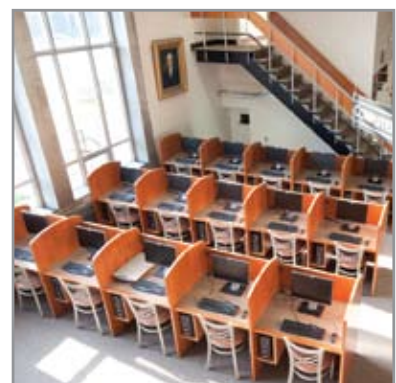

Library

The Art of Detail™