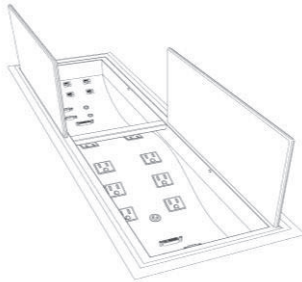

Electri-Wave

The Electri-Wave is a 30" decorative trough packed with class, style and elegance. Its modern design provides an elegant solution for designers or manufacturers looking for a fresh alternative to traditional designs. It lies flat within the table surface to maximize workspace while maintaining the sleek table design. Electri-Wave's double, swing doors incorporate frosted glass lids and can open from either side of the table for easy cable management. It is equipped with 12 power receptacles and a variety of data connectors. A rim of LED's provides accent lighting in dimly lit settings.