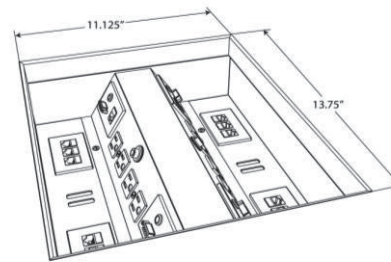

* Tele/Comm represents number of phone or data jacks provided - additional capacity noted contact Customer Service for pricing

TECHNOLOGY SOLUTIONS

	MODEL NUMBER	DESCRIPTION	POWER OUTLET	CIRCUIT BREAKER	TELE COMM*	CORD SET	FINISH	DIMENSIONS	LIST PRICE
	PDV - 11	The Seclusion offers undermount or table mount options	2	No	2	9'	Black textured steel Silver Pearl finish available - call for quote	6 1/4" x 2 1/2"	\$364
	PDV - 12	The Island is a stationary unit	2	No	2	6'	Black Textured Steel Powder Coated Steel available - call for quote	3" diameter hole	\$385
	PDV - 13	The Inlet offers power and data that flips up	2	No	2	9'	Black Textured Steel Powder Coated Steel available - call for quote	2.5"x6"	\$439
	MHO-4	retractable with fluid one touch door	2	No	2	6'	Clear anodized aluminum	4 7/16" x 8 5/16"	\$459
	MHO-6	retractable with fluid one touch door	3	No	3	6'	Clear anodized aluminum	5 3/8" x 11 3/8"	\$578
	ELEC - 1	Electrical plug strip with surge protector	6	Yes	---	6'	Various	14" w x 6.5" d	\$75
	GROM - 1	Wire management grommets	---	n/a	---	---	Black Plastic	2" diameter	\$6
	GROM - 3		Black Plastic		3" diameter	\$9			
	WCM18	Wire cable management tray	---	---	---	---	Powder Coated Black Wire Form	18"w x 3"d x 3 1/2"h	\$30
	WM436	J-channel extrusion	---	---	---	---	Black Plastic	36" long	\$25
	WM496		Black Plastic	96" long	\$57				
	WMC-1	Snap-on wire manager for 2" tubular base	---	---	---	---	Aluminum - painted to match table leg color	17 3/4" long	\$43
	WM20	Oval spine carries and conceals wires from table to floor	---	---	---	---	Metallic Silver, Translucent, White or Charcoal	30" H x 3 1/16" W x 1 1/2" D	\$122

Interface II

The Interface II undertable power and data unit provides access to 8 power receptacles and cutouts for up to 8 configurable telecom plates. The unit is supplied with a 6 foot power cord with molded 15 Amp plug. It comes standard with a black textured finish. Optional Trim pivot kits and a variety of lids are available as options. CSA Certified.