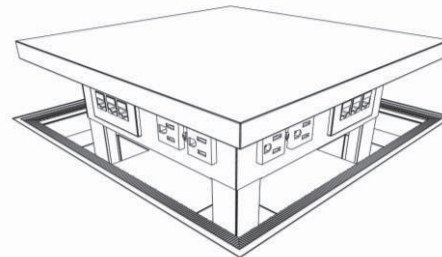

Intercept

1. The Intercept family of pop-up products are designed to compliment many table designs. Intercept has 8 power receptacles and holds four customizable data plates which are fully distributed around its four sides allowing users on all sides of the table easy access to power and data.
2. o The Intercept 1 is a manual lift version which incorporate a new gas spring design providing a controlled lifting action when the unit is actuated.
   - o The Intercept 2 is a fully motorized version which is activated via switch attached to the apron of the table
   - o The Intercept 3 is a fully motorized version which is activated conveniently via remote control
   - o The Intercept 4 is a motorized version with extra storage to hold a camera or projector

Decorative tops and trim plates are available in a variety of finishes to provide a decorative accent to the worksurface. Finishes include black textured or brushed stainless steel.

This unit is recommended to be enclosed in a table base.

Please contact us for more information about these technology solutions

If you don't see what you need here - contact us, we can help you find exactly what you need for your project